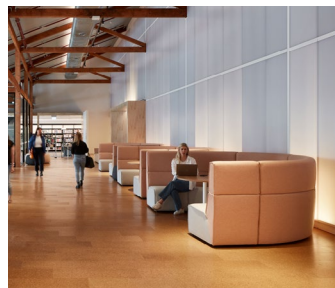

## Design by FBD Studio

A modular lounge system can be used either as individual pieces or connected together to form lounges for collaboration spaces. 100% Manufactured in Australia. High back or low back. Available in straight, 45° or 60° curved outer back, curved inner back, 90° corner and ottoman.