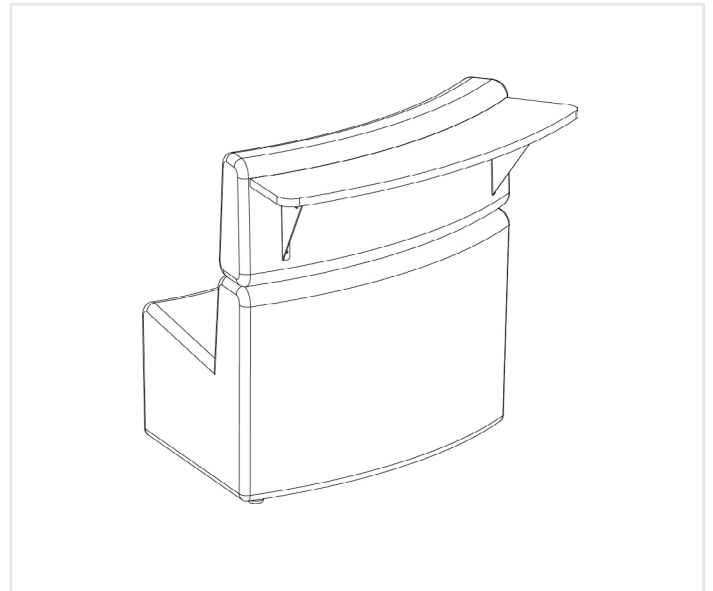

### 45° Outer Curve

W 1145 mm  
 H 1100 mm  
 SH 450 mm  
 D 810 mm  
 SD 560 mm

### 60° Inner Curve

W 1501 mm  
 H 1100 mm  
 SH 450 mm  
 D 810 mm  
 SD 560 mm

### 60° Outer Curve

W 1501 mm  
 H 1100 mm  
 SH 450 mm  
 D 810 mm  
 SD 560 mm

Modules—Ottomans

Large  
W 810 mm  
D 810 mm  
H 450 mm

Medium  
W 620 mm  
D 810 mm  
H 450 mm

90° Pie  
W 810 mm  
D 810 mm  
H 450 mm

H 450 mm  
H 295 mm

Power & Data

Modularry is available with a range of power and data combinations including AC power and fast charging.

Table

Table Height 1050 mm      Table Depth 250mm  
Only available on High Back Modules.